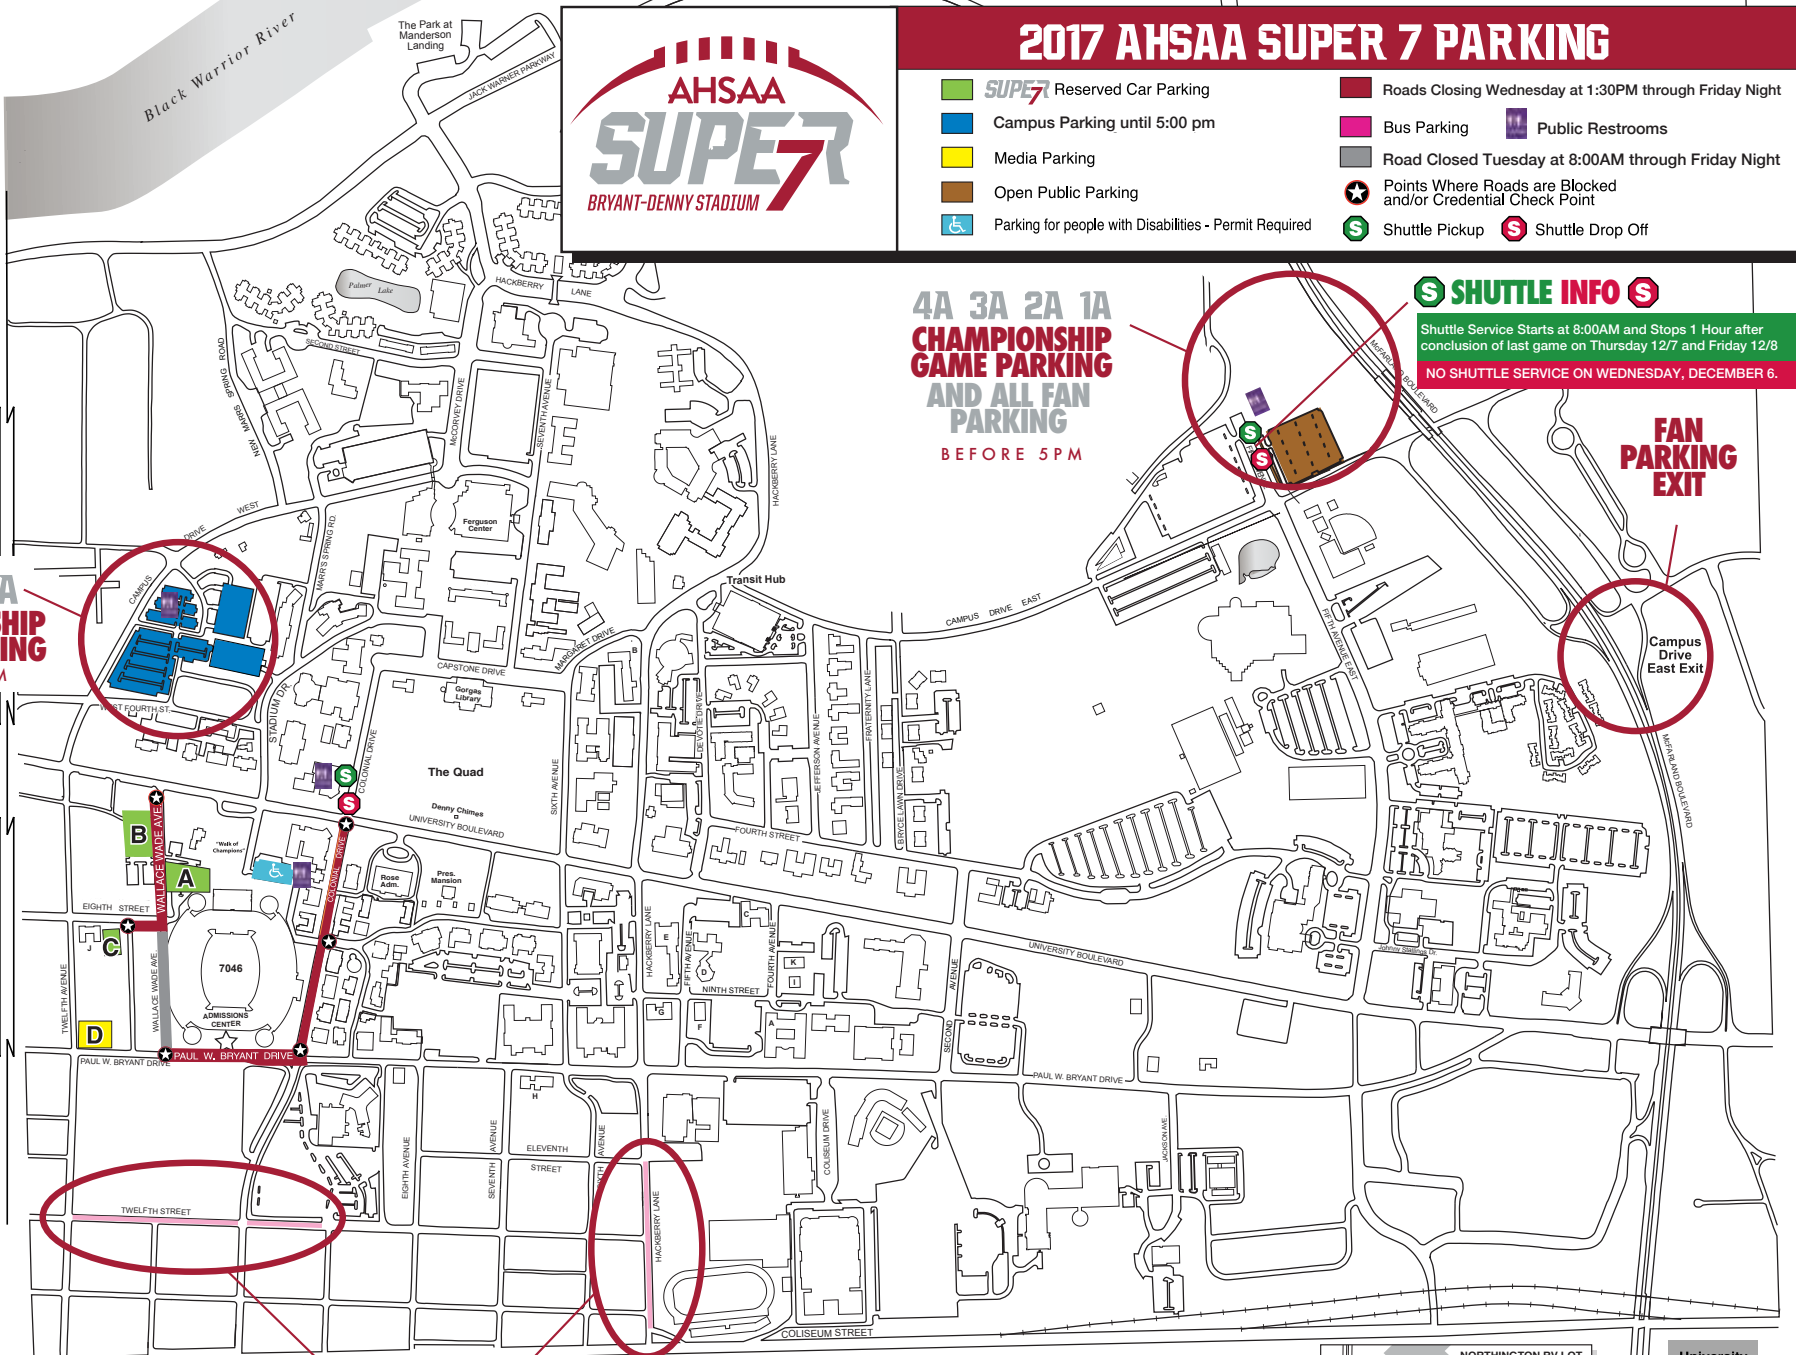

Black Warrior River

# 2017 AHSAA SUPER 7 PARKING

- **SUPER7** Reserved Car Parking
- Campus Parking until 5:00 pm
- Media Parking
- Open Public Parking
- Parking for people with Disabilities - Permit Required
- Roads Closing Wednesday at 1:30PM through Friday Night
- Bus Parking
- Road Closed Tuesday at 8:00AM through Friday Night
- Public Restrooms
- ★ Points Where Roads are Blocked and/or Credential Check Point
- \$ Shuttle Pickup
- \$ Shuttle Drop Off

## \$ SHUTTLE INFO \$

Shuttle Service Starts at 8:00AM and Stops 1 Hour after conclusion of last game on Thursday 12/7 and Friday 12/8  
**NO SHUTTLE SERVICE ON WEDNESDAY, DECEMBER 6.**

**FAN  
PARKING  
EXIT**

Campus Drive East Exit

**7A 6A 5A  
CHAMPIONSHIP  
GAME PARKING  
AFTER 5PM**

215  
359  
Lurleen Wallace Blvd.  
2059  
To I-20/59 EXIT 71

**SUPER7  
BUS PARKING**

University Mall  
NORTHINGTON RV LOT