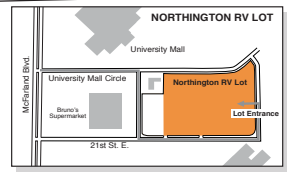

Campus Drive East Exit

**7A 6A 5A  
CHAMPIONSHIP  
GAME PARKING  
AFTER 5PM**

215  
359  
Lurleen Wallace Blvd.  
2059  
To I-20/59 EXIT 71

**SUPER7  
BUS PARKING**

University Mall  
NORTHINGTON RV LOT